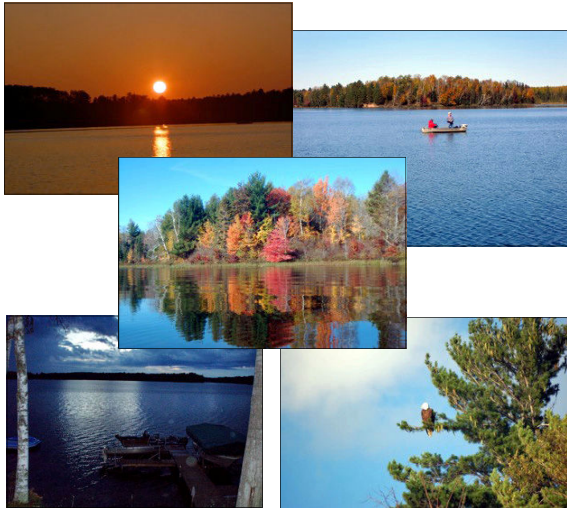

Eagle View ~ Take Highway 70 out of St. Germain to County Road J. Turn right onto County J. Take a right on Pickerel Lake Road (when on Pickerel lake road, veer left at the fork in the road) and another right when you reach Radue Circle. Eagle View is located at 6910 Radue Circle.

Revised 02/16/2012

Harv's Vacation Rentals
8066 Mohawk Trail
Saint Germain, WI 54558

Eagle View Pickerel Lake

Private Vacation Home

Experience Pickerel Lake, from this original log home that rests on the east shore of a 736 acre lake where more than half its shoreline is State owned and undeveloped! With 3 bedrooms, 1 bathroom, a large deck, private dock and a huge firepit lakeside, great fishing, swimming and awesome sunsets await you!

- Fresh Bed Linens, Pillows & Blankets
- Satellite TV
- Camp Firepit
- Propane Grill
- Screened-In Lakeside Porch
- Ceiling Fans
- Sand Bottom for Swimming off the Pier
- Private Dock
- 14' Aluminum Boat
- 15 hp Motor for Rental (\$150/week)
- 17' 2-Seat Canoe Rental (\$75/week)
- Life Jackets & Cushion
- High Efficiency Washer & Dryer
- Gas Fireplace in Family Room