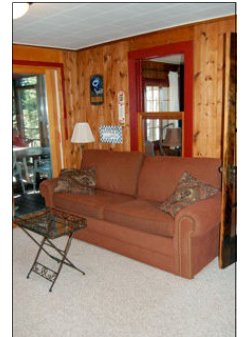

CANCELLATION POLICY:
If Cancellation is Necessary, the Deposit will be Refunded (Minus a $100.00 Handling Fee)
ONLY IF WE ARE ABLE TO RE-RENT THE CABIN.