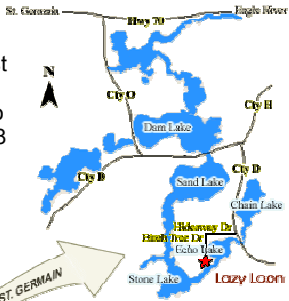

Lazy Loon Cottage ~
 On Highway D, go west
 on Hideaway 0.6 miles
 to Birch Tree Road. Go
 south on Birch Tree 0.8
 miles to 7404 Birch
 Tree Drive.

Harv's Vacation Rentals

On the Sugar Camp Chain

Contact: Kevin & Debbie Harvey

8066 Mohawk Trail

St. Germain, WI 54558

(715) 542-3022 • (715) 891-2783

Website: www.harvsvacationrentals.com

Email: kdcharvey@frontiernet.net

Revised 02/16/2012

Harv's Vacation Rentals
 8066 Mohawk Trail
 Saint Germain, WI 54558

Lazy Loon Cottage

Sugar Camp Chain

Private Vacation Home

Here's a vacation home
 tucked deep in the woods - a
 true nature lover's paradise.

Nothing but peace and
 relaxation await you ...

Harv's Vacation Rentals