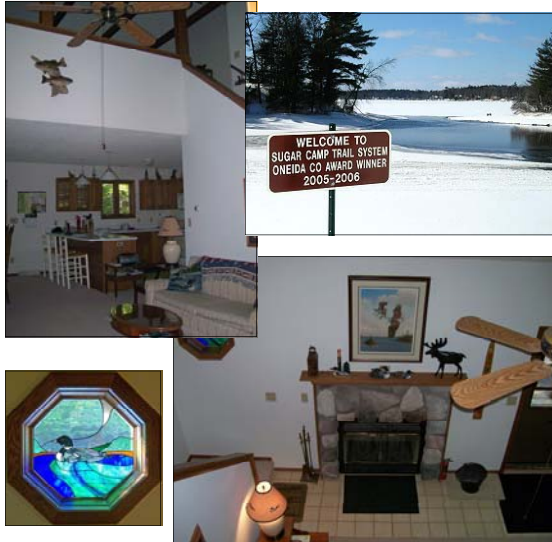

Lazy Loons Cottage ~
 On Highway D, go west
 on Hideaway 0.6 miles
 to Birch Tree Road. Go
 south on Birch Tree 0.8
 miles to 7404 Birch
 Tree Drive.

Harv's Vacation Rentals

On the Sugar Camp Chain

Contact: Kevin & Debbie Harvey

Lazy Loons Cottage

Sugar Camp Chain

Private Vacation Home

Here's a vacation home
 tucked deep in the woods - a
 true nature lover's paradise.

Nothing but peace and
 relaxation await you ...

Harv's Vacation Rentals

(715) 542-3022

www.harvsvacationrentals.com

Includes: 2 queen size beds and a sleeper sofa with
2 full bathrooms. Sleeps 4—6 · \$950.00/Week
(Special Off-Season Pricing Available)

Our Amenities Include:

Located on the Channel Between Stone & Echo Lake

Fresh Bed Linens, Pillows & Blankets

Color TV with VCR & Awesome Movie Collection

Camp Fire Pit

Charcoal Grill

Two Car Detached Garage

Private Dock on the Channel

Canoe & 14' Aluminum Boat

Life Jackets