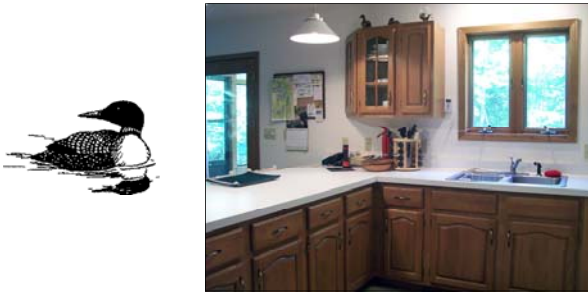

CANCELLATION POLICY:
If Cancellation is Necessary, the Deposit will be Refunded (Minus a $100.00 Handling Fee)
ONLY IF WE ARE ABLE TO RE-RENT THE CABIN.